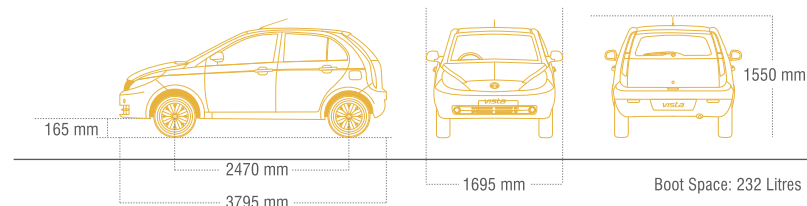

TRANSMISSION

No. of Gears: 5 Forward + 1 Reverse

STEERING:

Type: Power Assisted Rack & Pinion – Hydraulic

SUSPENSION

Front: Independent, Lower Wishbone, McPherson Strut with Coil Spring
Rear: Semi Independent, Twist Beam with Coil Spring and Shock Absorber

BRAKES

Type: Vacuum Assisted Independent Dual Circuit, Diagonal Split, Hydraulic Brake
Front: Disc Brakes Rear: Drum Brake

FUEL TANK CAPACITY: 37 Litres

DIMENSIONS

COLOURS

Visit us at www.tatavista.co.in or email us at carpmg@tatamotors.com
SMS VISTA to 5616161. 24x7 Toll Free Number: 1800209 7979.